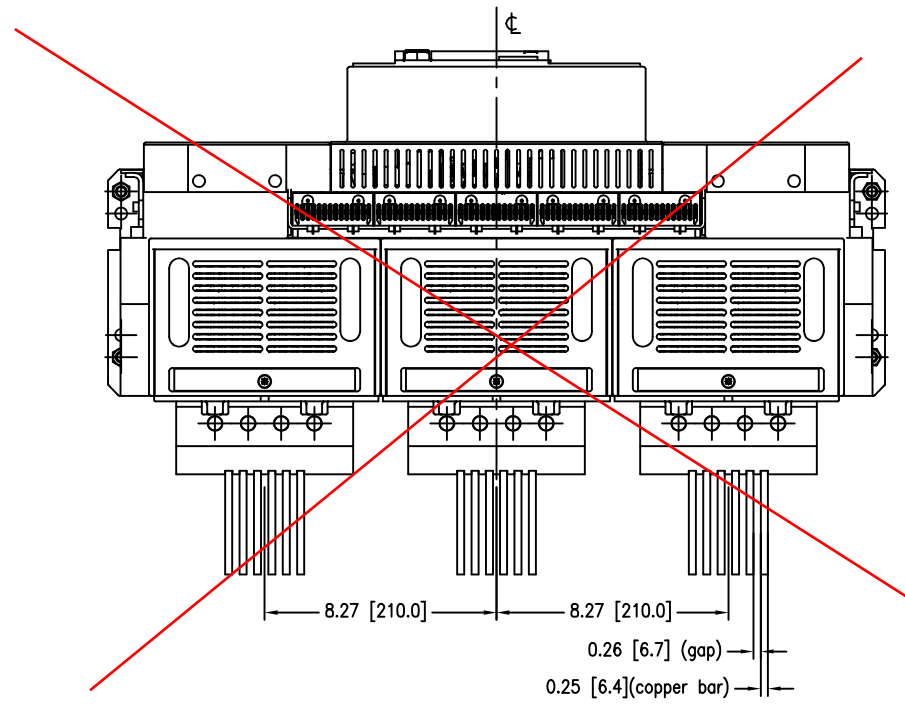

Frame size III, fixed mounted breaker

Breaker Terminals